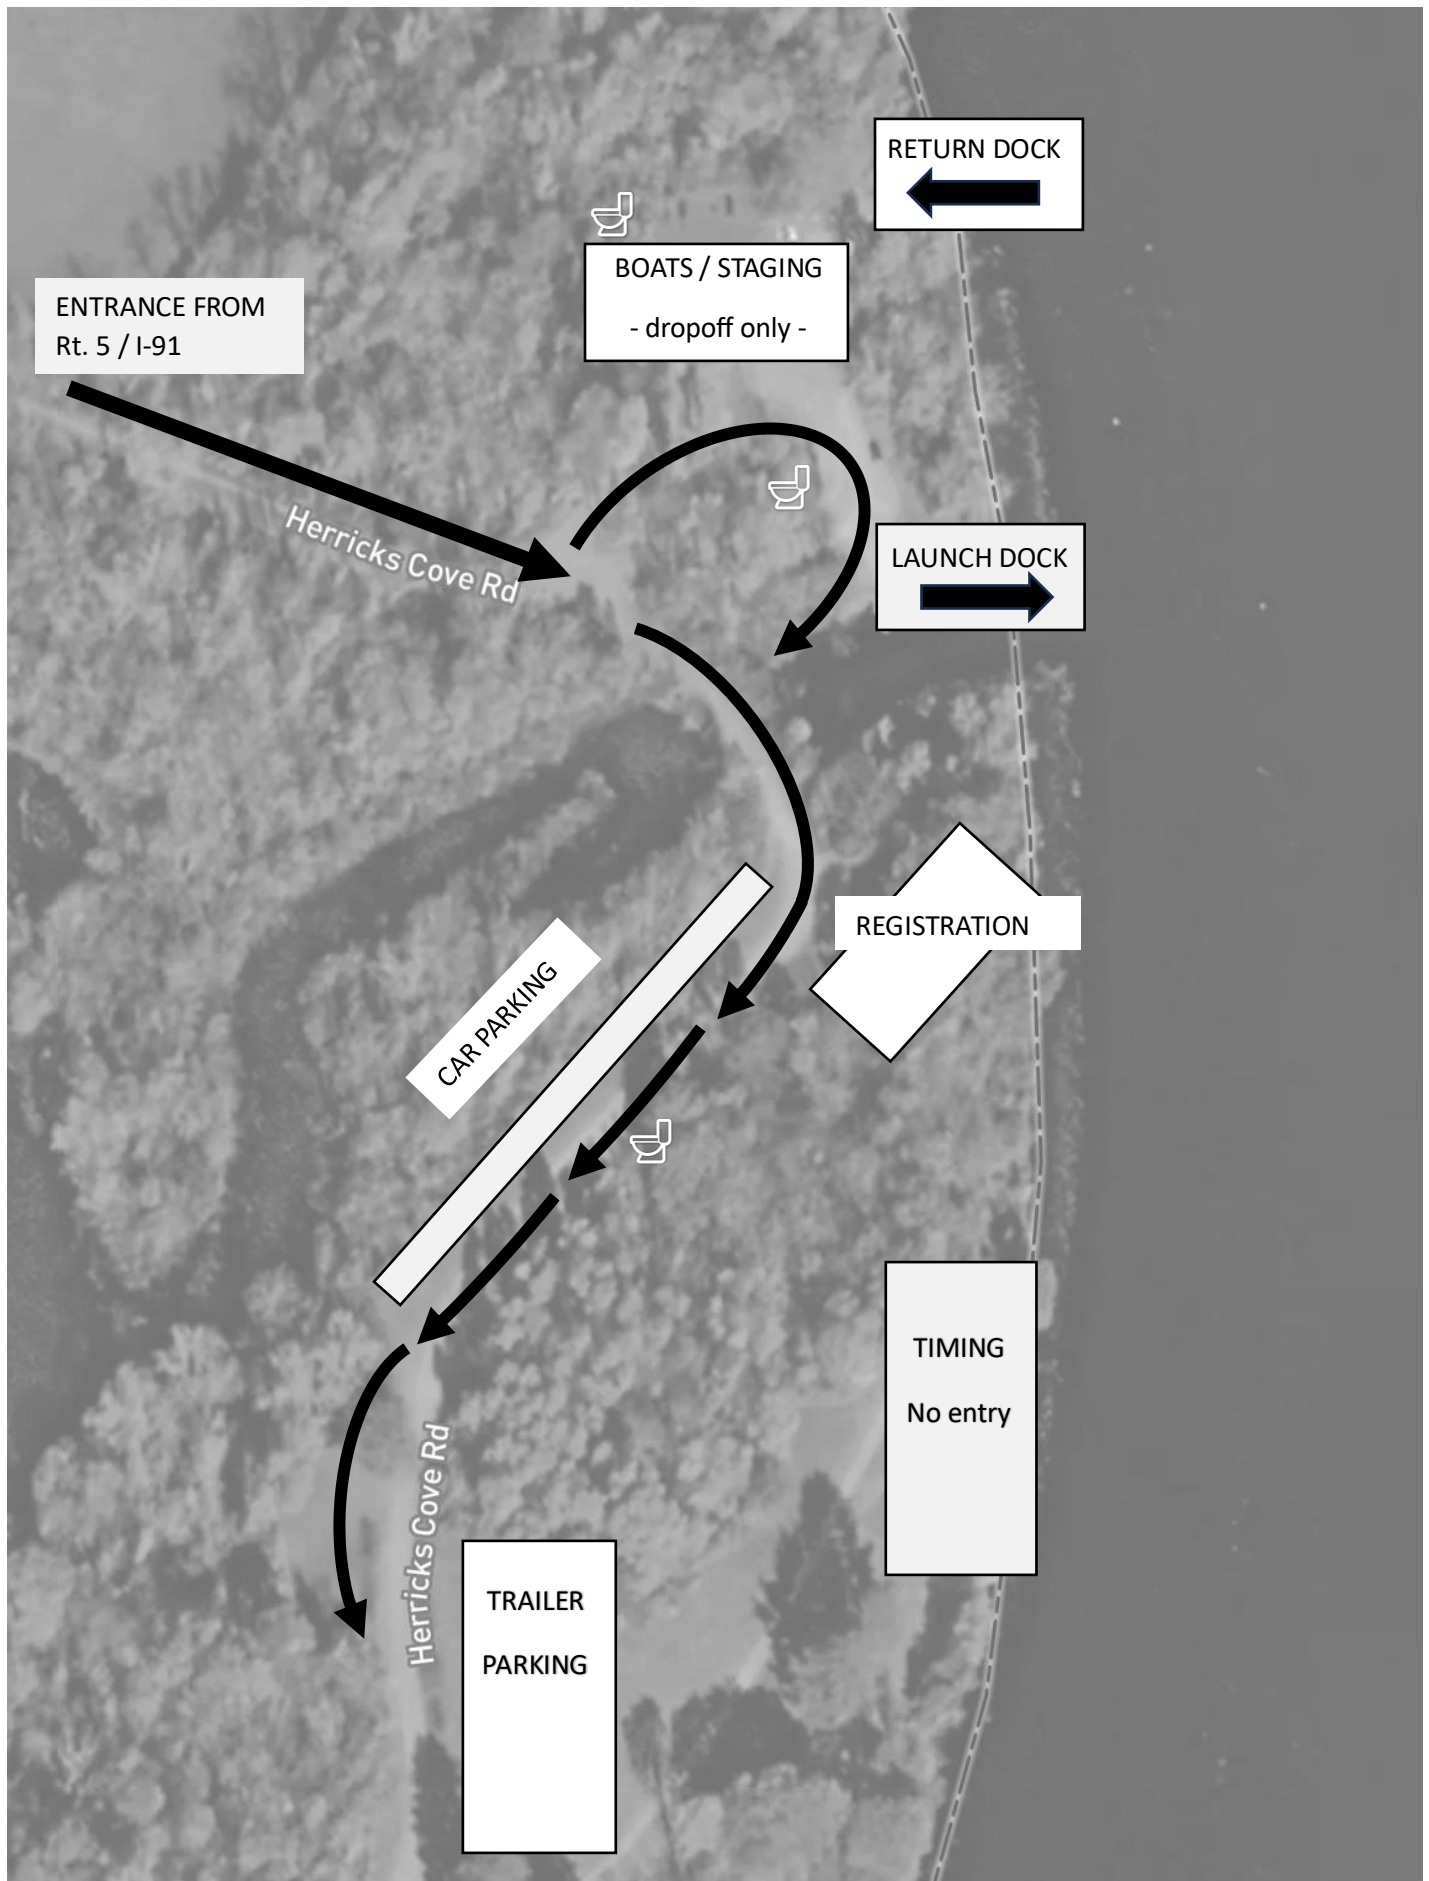

GREEN MOUNTAIN HEAD REGATTA – HERRICK’S COVE – SITE MAP (2023)

ENTRANCE FROM
Rt. 5 / I-91

Herricks Cove Rd

BOATS / STAGING
- dropoff only -

RETURN DOCK
←

LAUNCH DOCK
→

REGISTRATION

CAR PARKING

TIMING
No entry

Herricks Cove Rd

TRAILER
PARKING